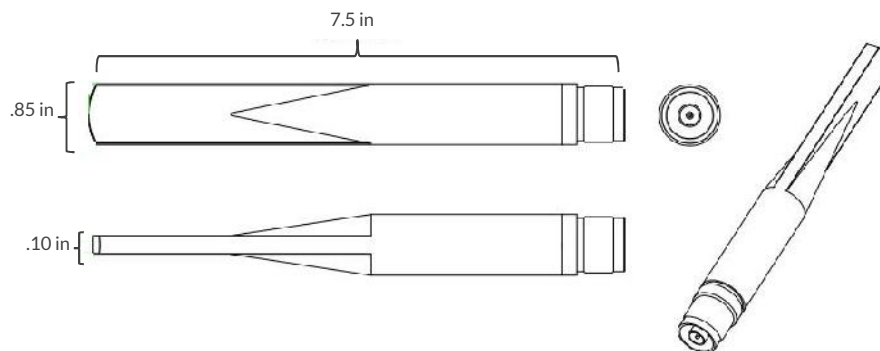

## Dual band high performance 7dBi outdoor antenna

ICCN's ANT-245GHZ outdoor high performance dual band antenna in a durable small duck antenna form factor. It is designed for easy-of-use and connects directly to the access point without the need for additional cables. The ANT series are dual polarity antenna systems that feature simple to mount hardware, easy to use components, and all weather-resistant parts. Featuring a direct connect N-Male connector, this antenna is perfect for high speed line of sight MIMO performance of IEEE802.11ac or IEEE802.11n technology.

### Product specifications:

Frequency	2400-2500 MHz 5150-5350 MHz, 5850 MHz
Gain	7dBi
Max Input Power	100 watts
Impedance	50 ohm
Connector Interface	Direct connect N-type Male
Weight	.5lbs

**ANT-245GHZ**  
2.4GHz & 5.8GHz (dual-band) 7dBi omni directional antenna with an N-Male connector designed for indoor or outdoor use